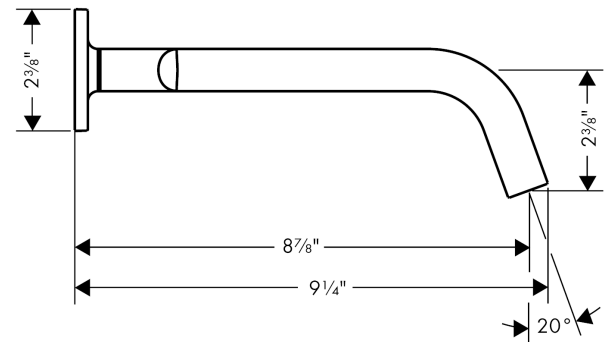

AXOR Citterio M

Axor Citterio M Wall-Mounted Widespread Faucet Trim, 1.2 GPM

Finishes : **chrome** Part no. : **34315001**

Description

Features

- Solid brass
- Aerated spray
- Flow: 1.2 GPM
- 90° ceramic valves
- Pop-up assembly not included

Item details

List Price \$ 700.00

Technology

Compliance

Product image

Scale drawing

AXOR Citterio M
Axor Citterio M Wall-Mounted Widespread Faucet Trim, 1.2 GPM
Finishes : **chrome** Part no. : **34315001**

Exploded drawing

Year of production: >04/08

AXOR Citterio M

Axor Citterio M Wall-Mounted Widespread Faucet Trim, 1.2 GPM

Finishes : **chrome** Part no. : **34315001**

Spare parts list

Year of production: >04/08

Pos.	Description	Part no.	Price	PU
1	handle	34095000	-	1
2	set of color-rings cold / hot water	98927000	-	1
3	handle fixing set	98932000	-	1
4	nut	98929000	-	1
5	escutcheon	98930000	-	1
6	fixing set	96393000	-	1
7	connecting thread G½	98933000	-	1
8	spout 220 mm	98935000	-	1
9	seal	97530000	-	1
10	shut off unit left closing	96351000	-	1
11	shut off unit right closing	96350000	-	1
12	special tool	98987000	-	1
13	extension 25 mm	95413000	-	1
14	extension 25 mm	96259000	-	1
15	hollow set screw M4x5	92846000	-	1
a	aerator laminar M16,5x1 (7 l/min)	98926000	-	1
b	base body	10303181	-	1