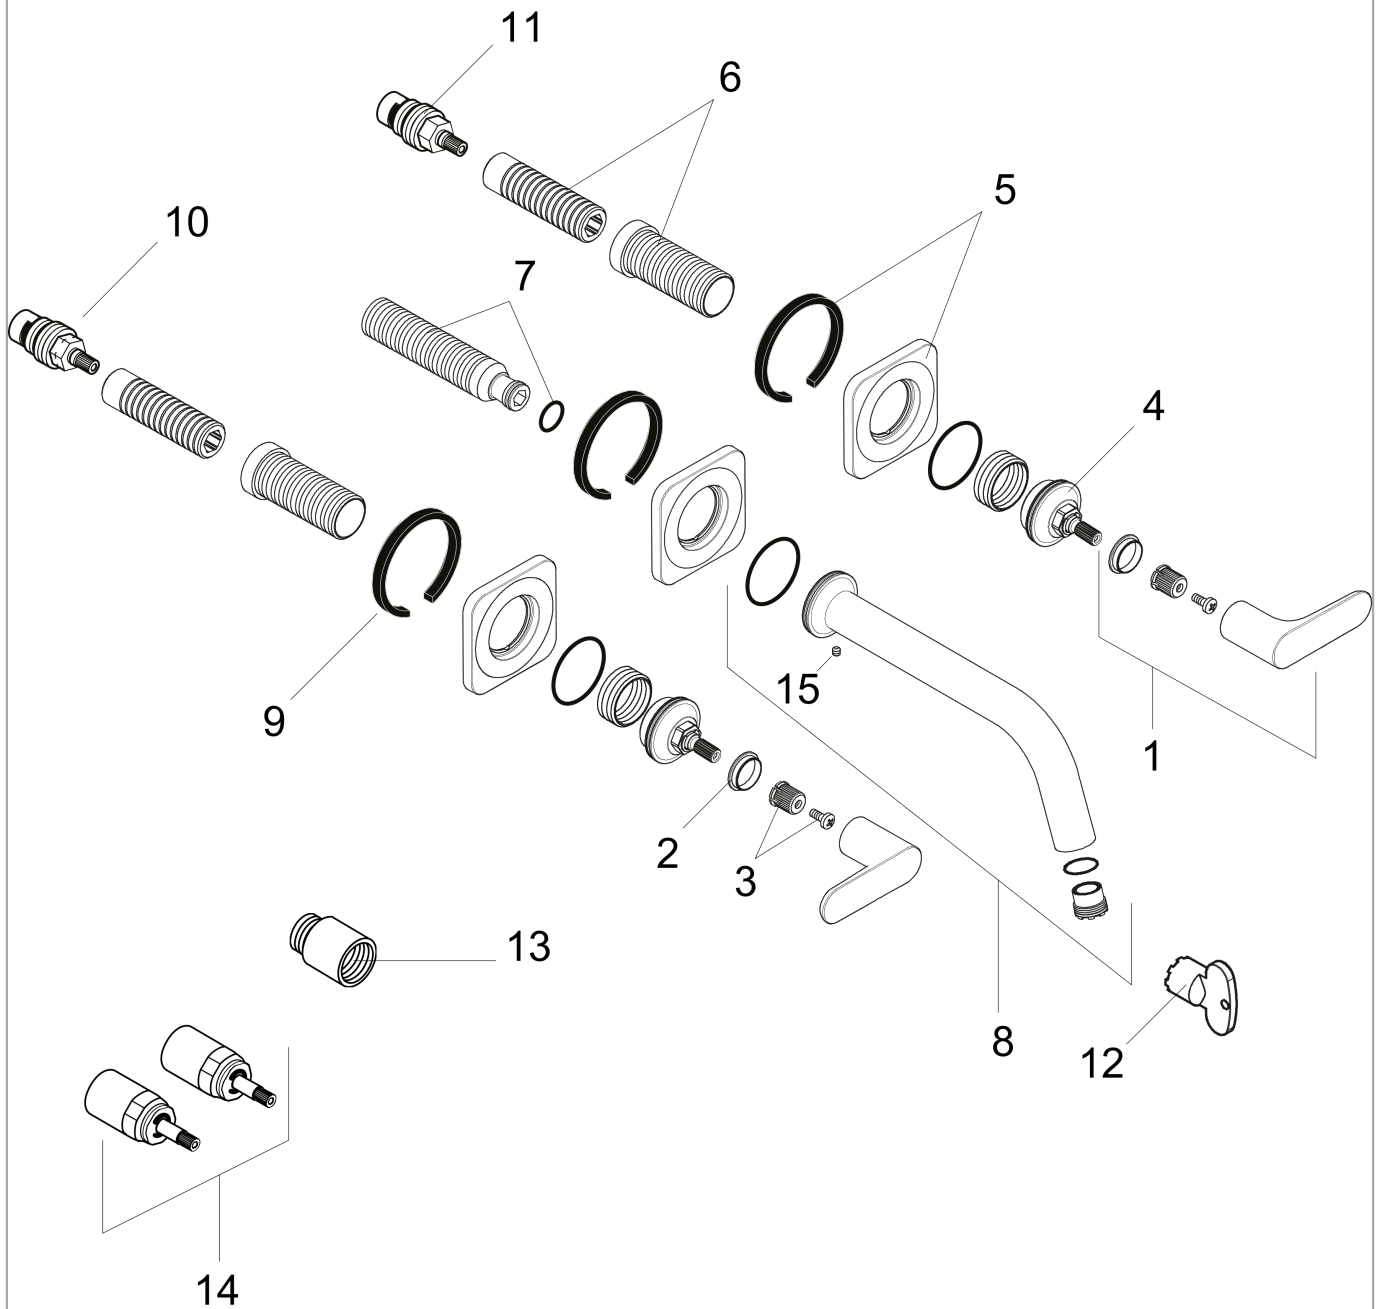

AXOR Citterio M

Axor Citterio M Wall-Mounted Widespread Faucet Trim, 1.2 GPM

Finishes : **chrome** Part no. : **34315001**

Description

Features

- Solid brass
- Aerated spray
- Flow: 1.2 GPM
- 90° ceramic valves
- Pop-up assembly not included

Item details

List Price \$ 700.00

Technology

Compliance

Product image

Scale drawing

AXOR Citterio M
Axor Citterio M Wall-Mounted Widespread Faucet Trim, 1.2 GPM
Finishes : **chrome** Part no. : **34315001**

Exploded drawing

Year of production: >04/08

AXOR Citterio M

Axor Citterio M Wall-Mounted Widespread Faucet Trim, 1.2 GPM

Finishes : **chrome** Part no. : **34315001**

Spare parts list

Year of production: >04/08

Pos.	Description	Part no.	Price	PU
1	handle	34095000	-	1
2	set of color-rings cold / hot water	98927000	-	1
3	handle fixing set	98932000	-	1
4	nut	98929000	-	1
5	escutcheon	98930000	-	1
6	fixing set	96393000	-	1
7	connecting thread G½	98933000	-	1
8	spout 220 mm	98935000	-	1
9	seal	97530000	-	1
10	shut off unit left closing	96351000	-	1
11	shut off unit right closing	96350000	-	1
12	special tool	98987000	-	1
13	extension 25 mm	95413000	-	1
14	extension 25 mm	96259000	-	1
15	hollow set screw M4x5	92846000	-	1
a	aerator laminar M16,5x1 (7 l/min)	98926000	-	1
b	base body	10303181	-	1